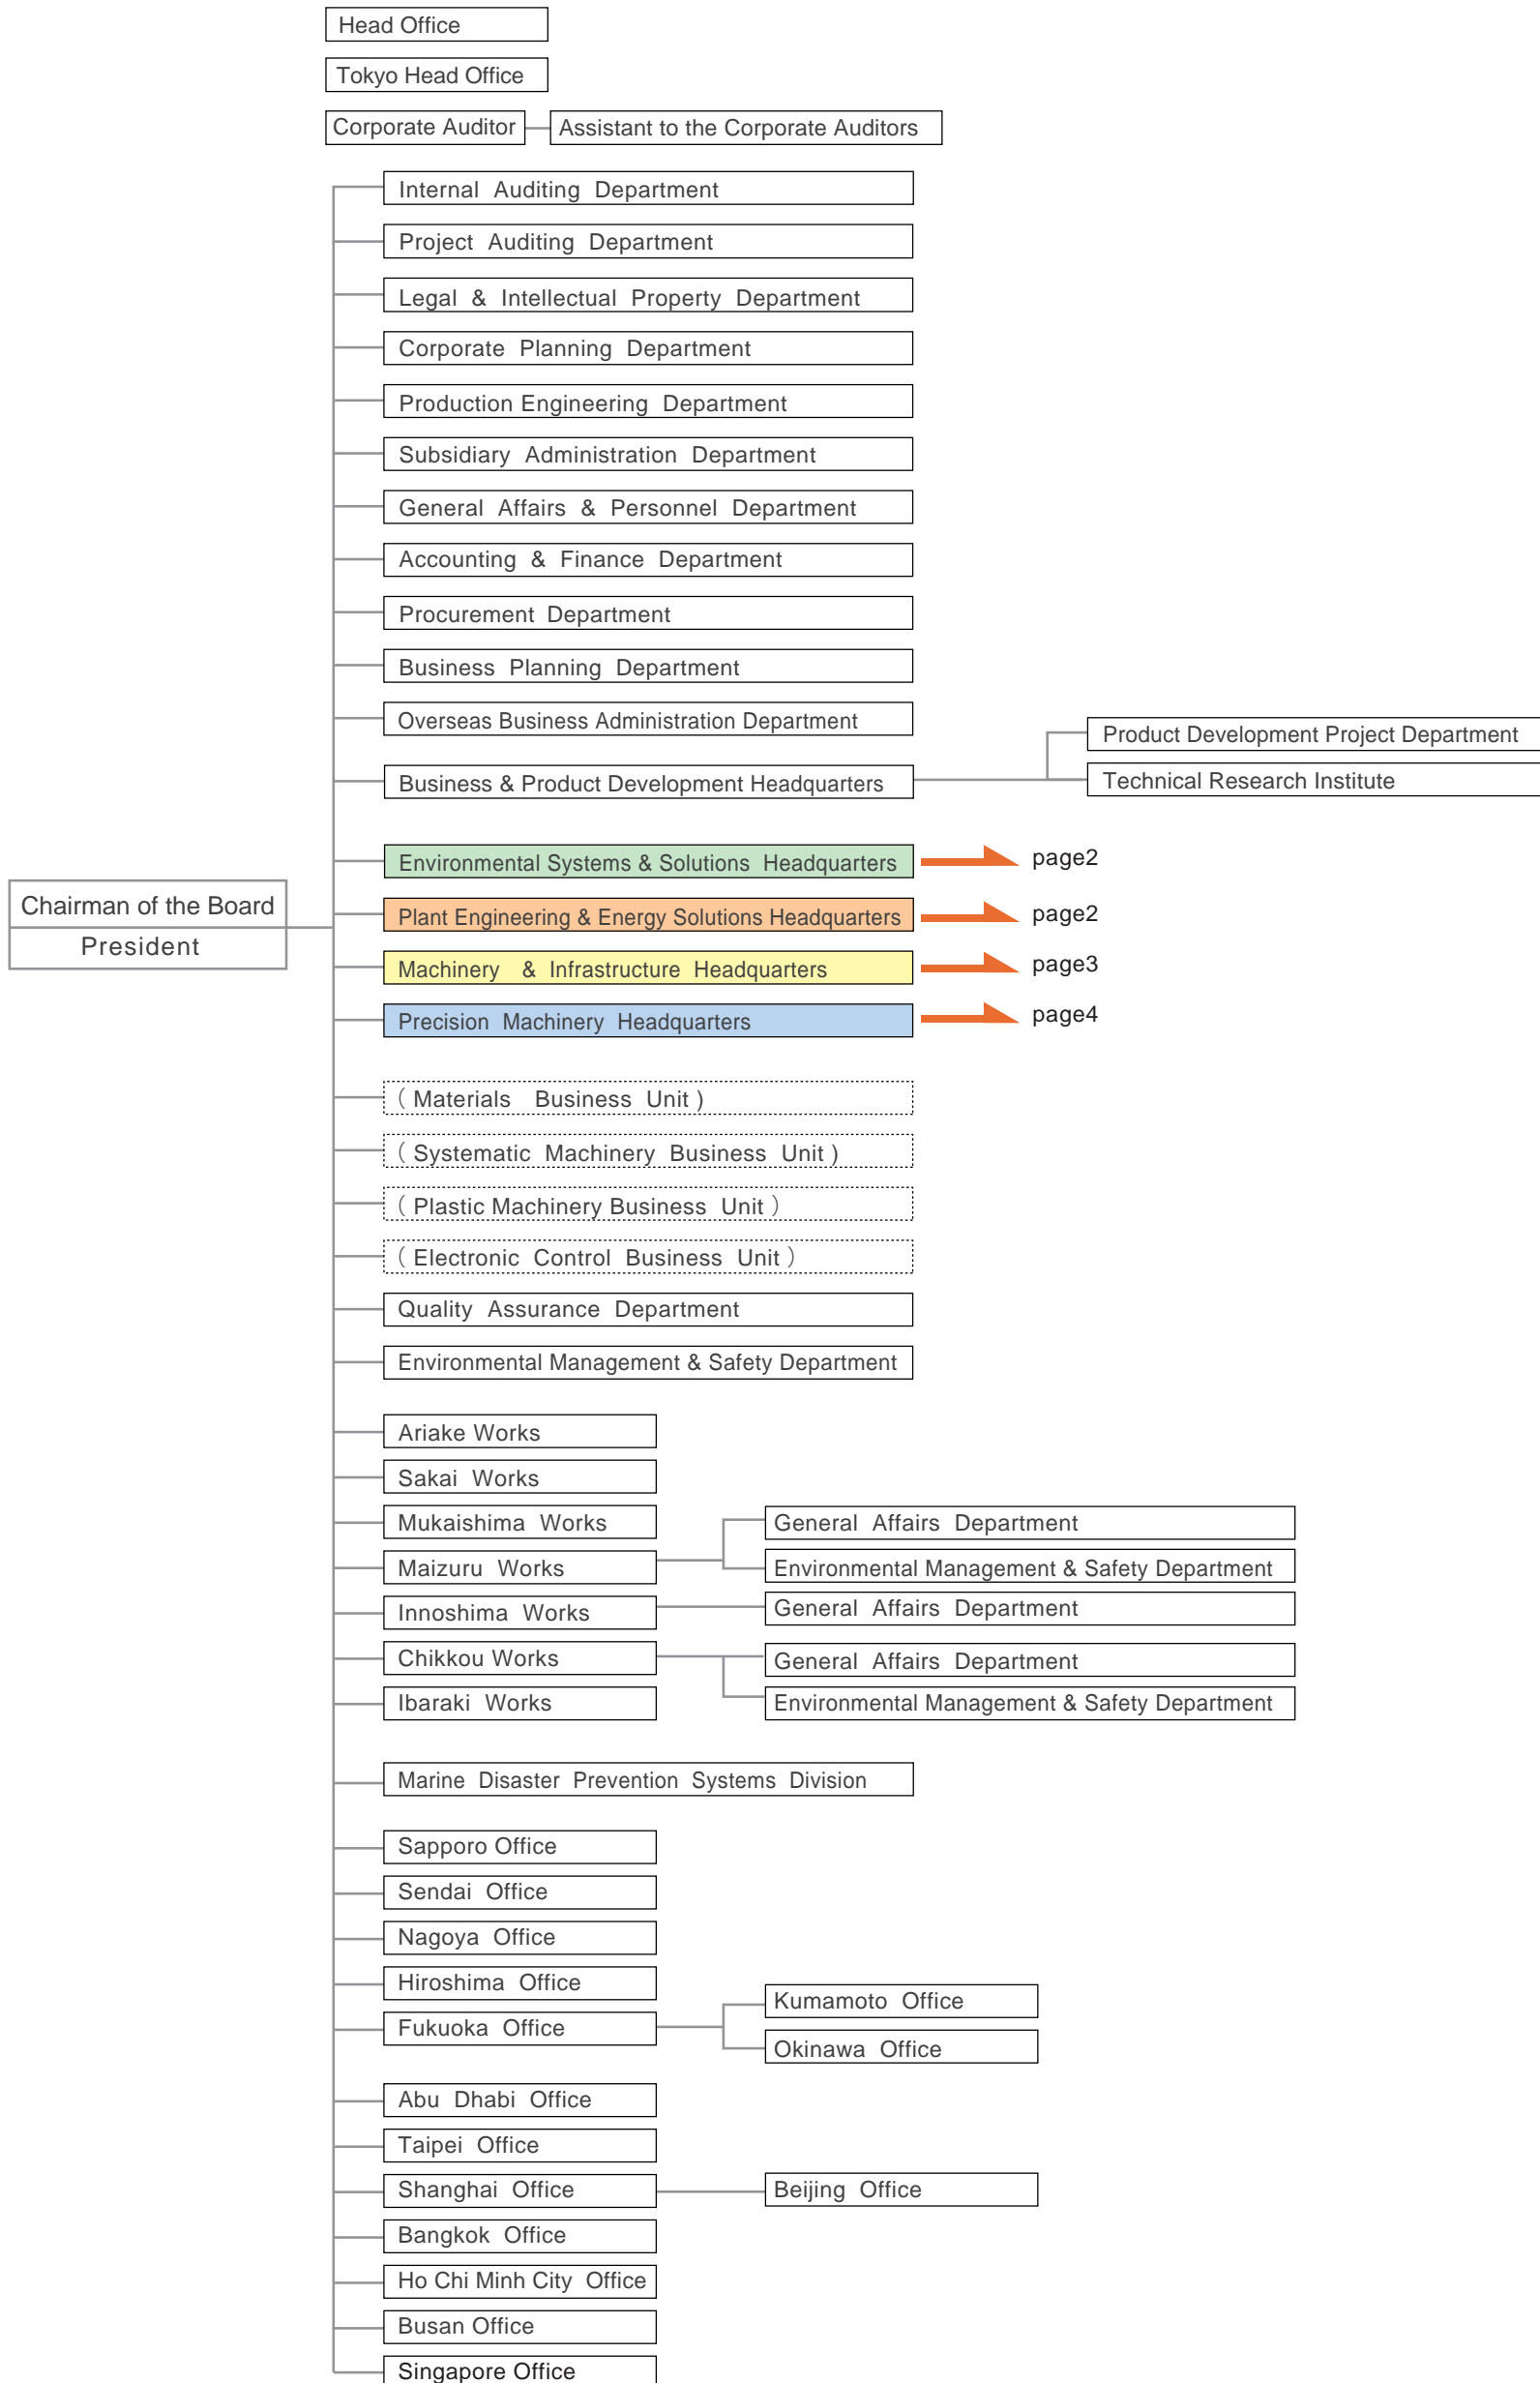

Organization

as of October 1, 2009

Environmental Systems & Solutions Headquarters

Plant Engineering & Energy Solutions Headquarters